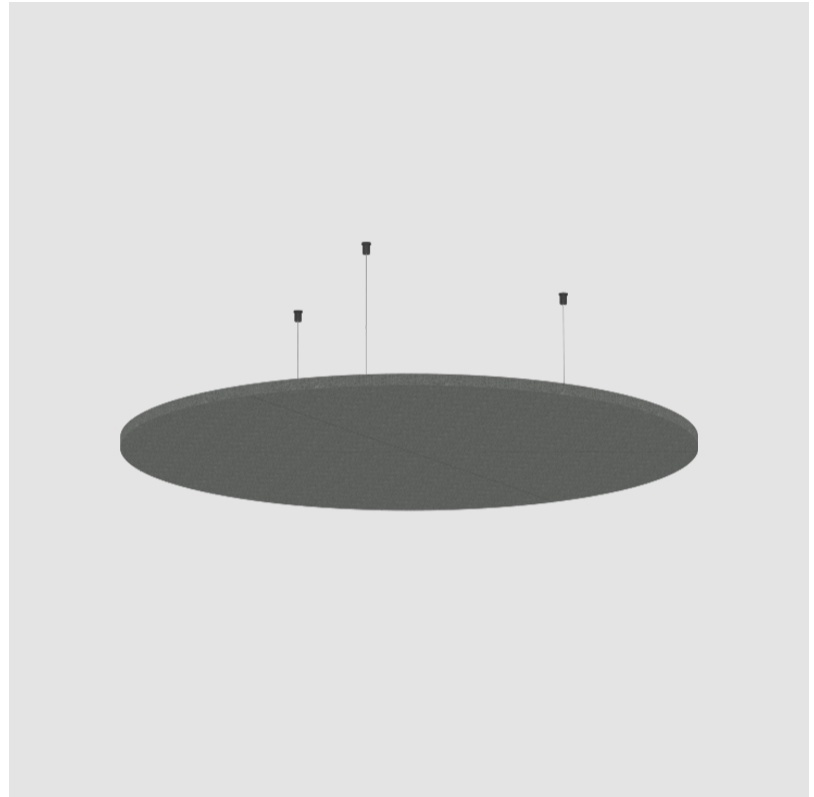

PROJECT
TYPE
SPECIFIER
QUANTITY
DATE

GLORIOUS ACOUSTIC PANEL SUSPENSION

A300703-

base number	Finishes (Diamond)	Finish Options	Cable Length

1. To build a product code in our configurator select the specify button on the base model # product page
2. To build a manual product code on this datasheet choose from the options listed below in blue font and add the suffix to the base model #

GENERAL

Series: Glorious Acoustic Panel
Brand: Prolicht
Division: Architectural
Mounting Type: Suspension
Mounting Location: Ceiling
Subcategory: Acoustic

PHYSICAL

Shape: Round
Diameter (mm): 1250
Diameter (in): 49 ³/₁₆
Height (mm): 24
Height (in): 15/16
Fixture Finish: [ANC / ASH / BNA / BTC / BZE / CEL / EGG / EVG / FOG / FOS / FST / FUA / IRI / IRO / KHA / LIC / LIM / MER / MSN / MUS / ONX / PEA / PLU / POL / PPY / RAY / ROY / RST / STE / SWD / TAN / TAU](#)
Holder Finish: [SSR / BKV / CWI / CRY / HAB / LAG / UFT / ITA / RUA / RUR / MIC / FTG / MYG / TWT / LOD / PUS / FRO / FUP / KIA / POP / BLS / SPG / MEY / GOH / GUM / CHC / COM / ABZ / JAG](#)
Fixture Material: Aluminum
Cable Details: [2000mm / 6000mm Transparent Cable](#)

ELECTRICAL

LED

OPTICAL

RATINGS AND CERTIFICATIONS

Certified By: CSA Certified to UL and CSA Standards
IP rating: IP20

Ø1246mm 49 ³/₁₆"